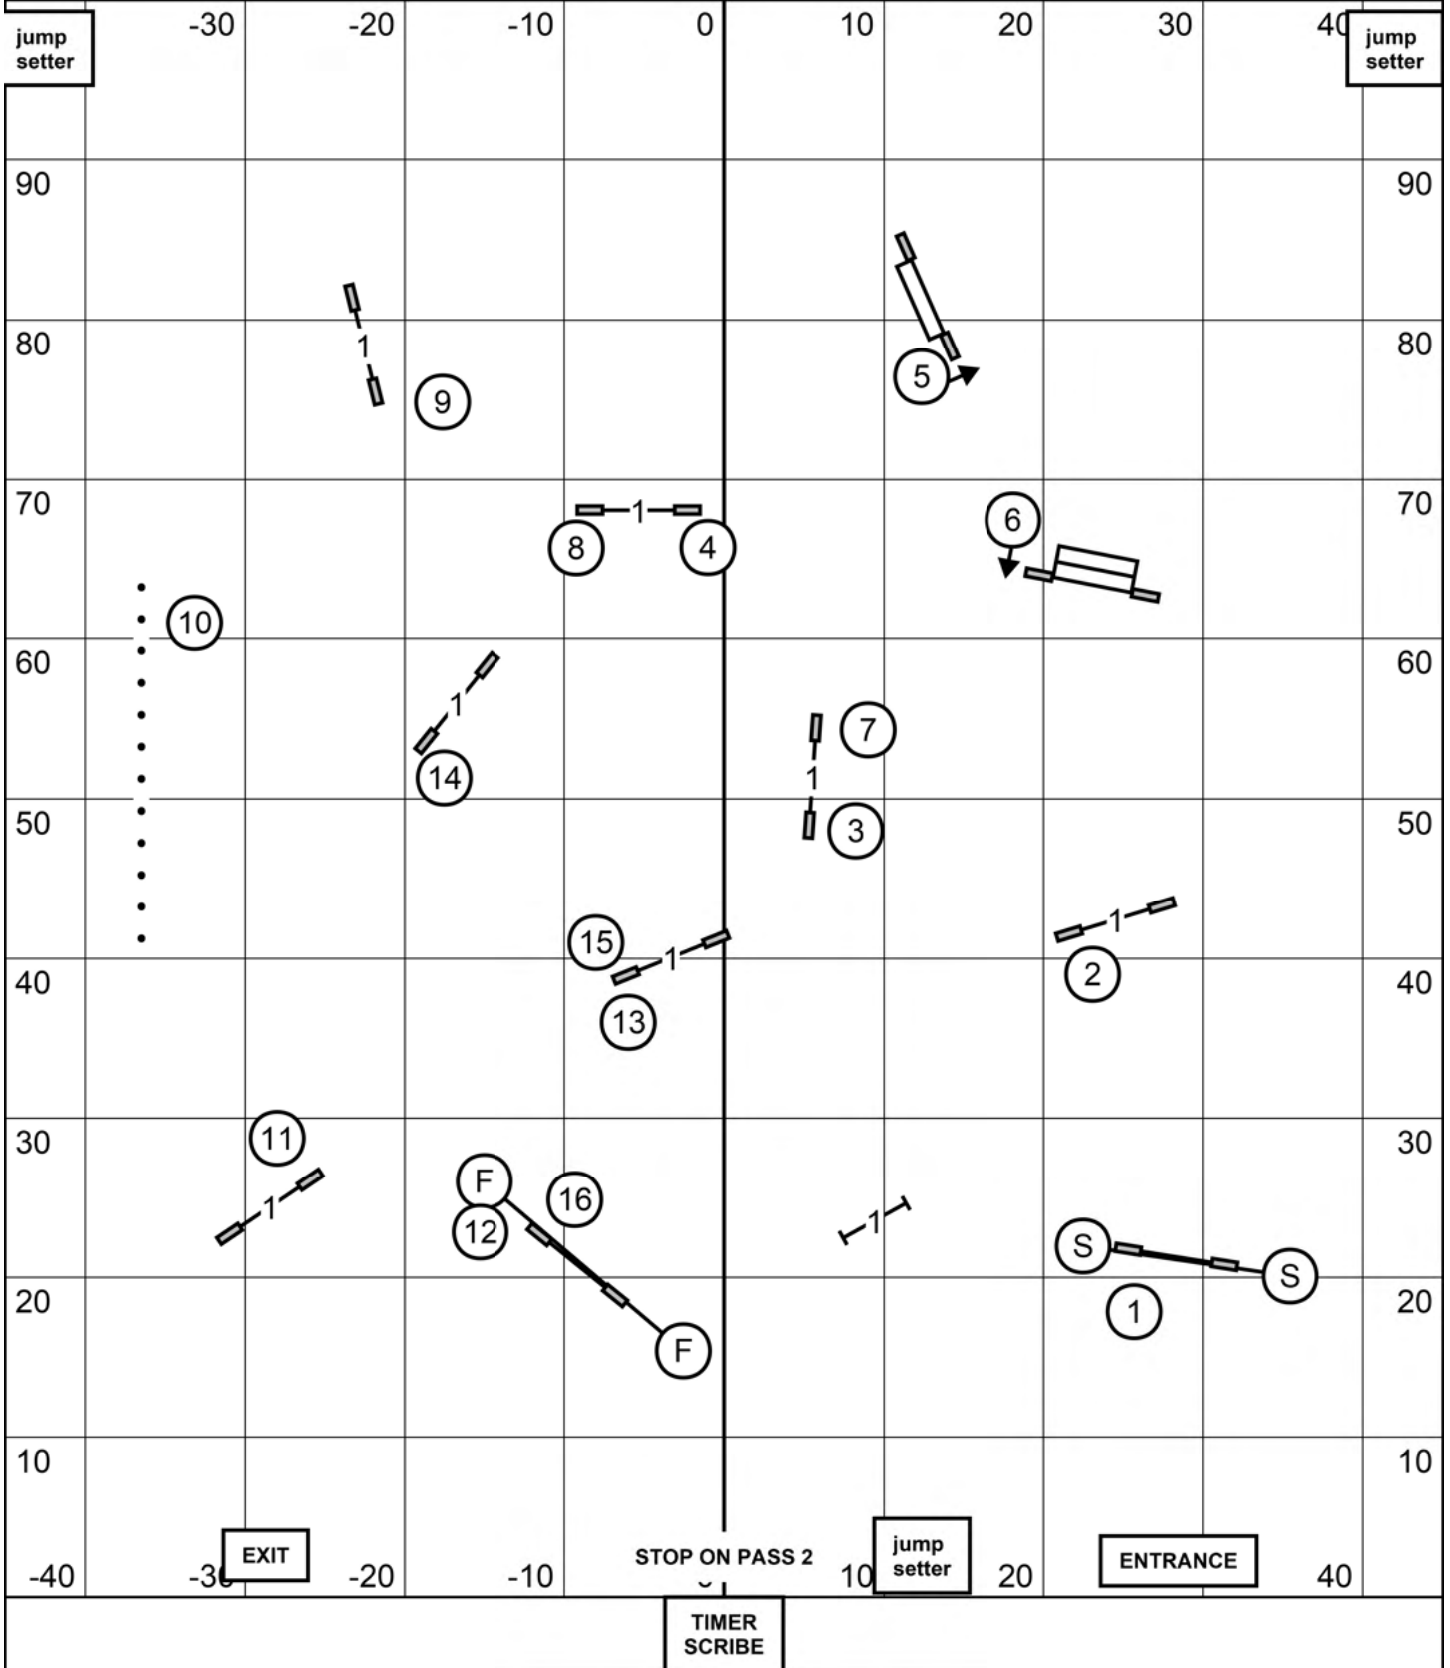

Sunday April 24, 2022 Judge: Mark Upshaw

90' x 100' Indoors/Soccer Turf

OPEN JUMPERS WITH WEAVES

Burlington Obedience Training Club, Shelburne VT

Sunday April 24, 2022 Judge: Mark Upshaw
90' x 100' Indoors/Soccer Turf