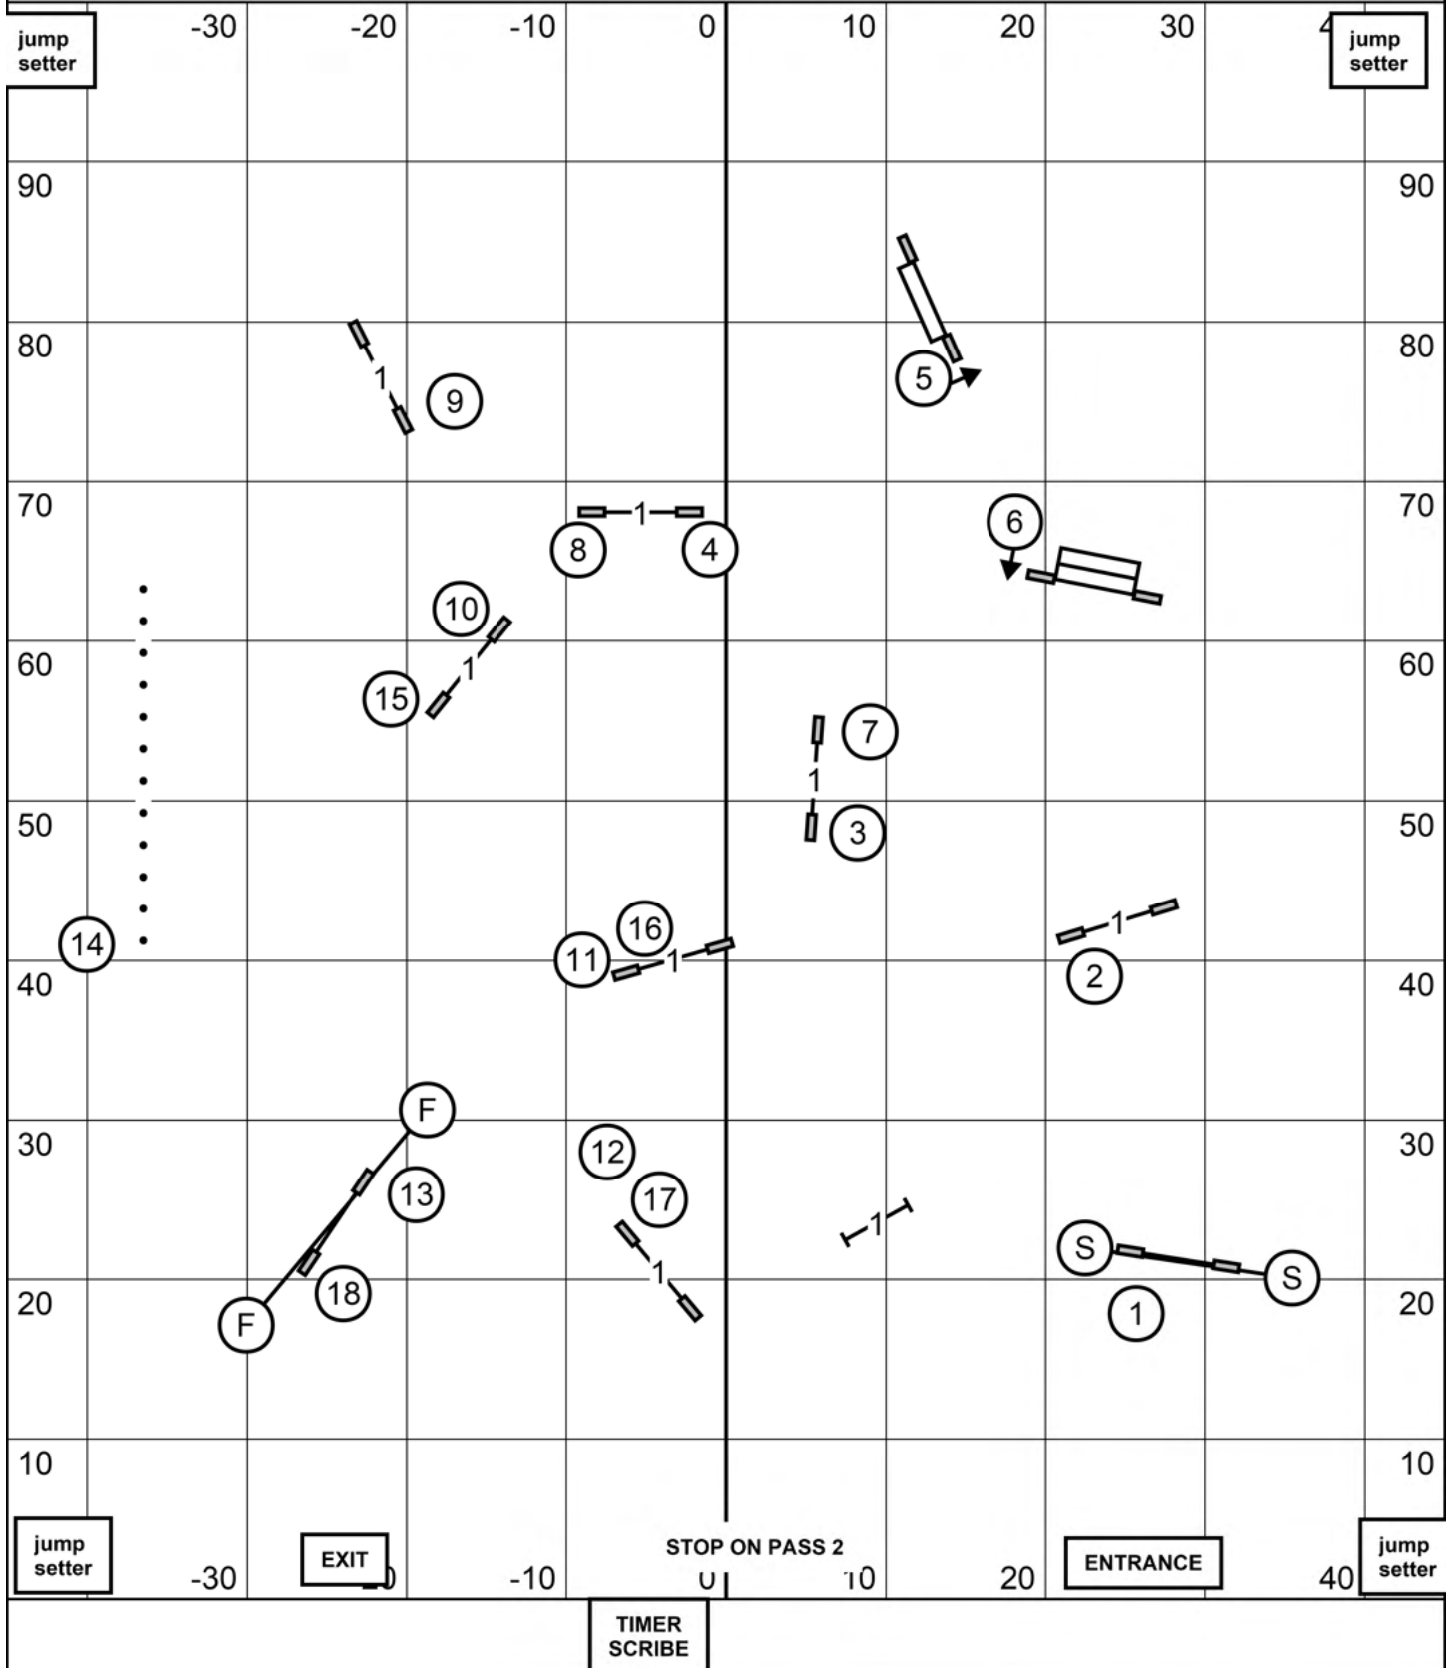

MASTER/EXCELLENT JUMPERS WITH WEAVES

Burlington Obedience Training Club, Shelburne VT

Sunday April 24, 2022 Judge: Mark Upshaw

90' x 100' Indoors/Soccer Turf