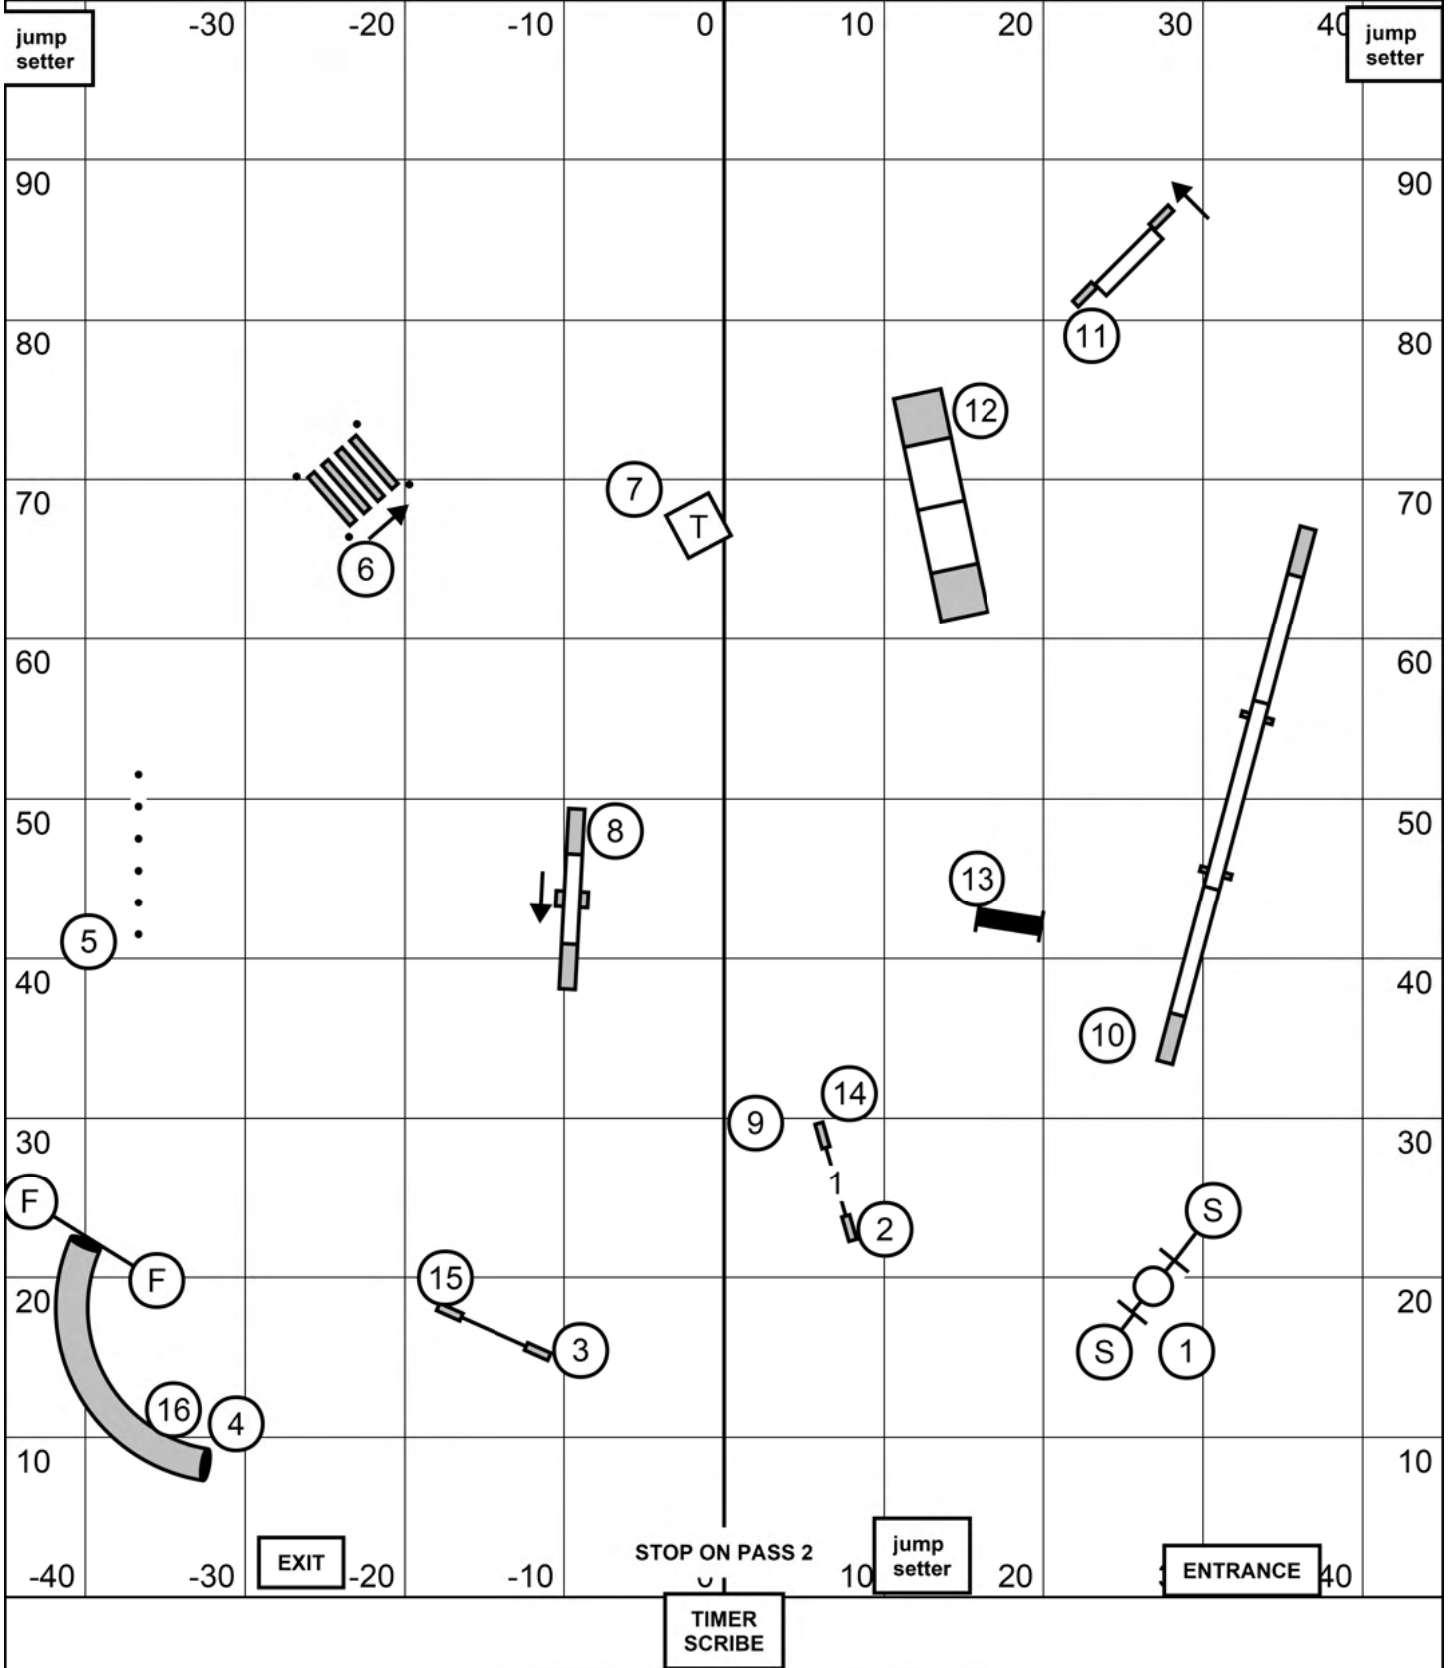

Sunday April 24, 2022 Judge: Mark Upshaw

90' x 100' Indoors/Soccer Turf

NOVICE STANDARD

Burlington Obedience Training Club, Shelburne VT

Sunday April 24, 2022 Judge: Mark Upshaw

90' x 100' Indoors/Soccer Turf