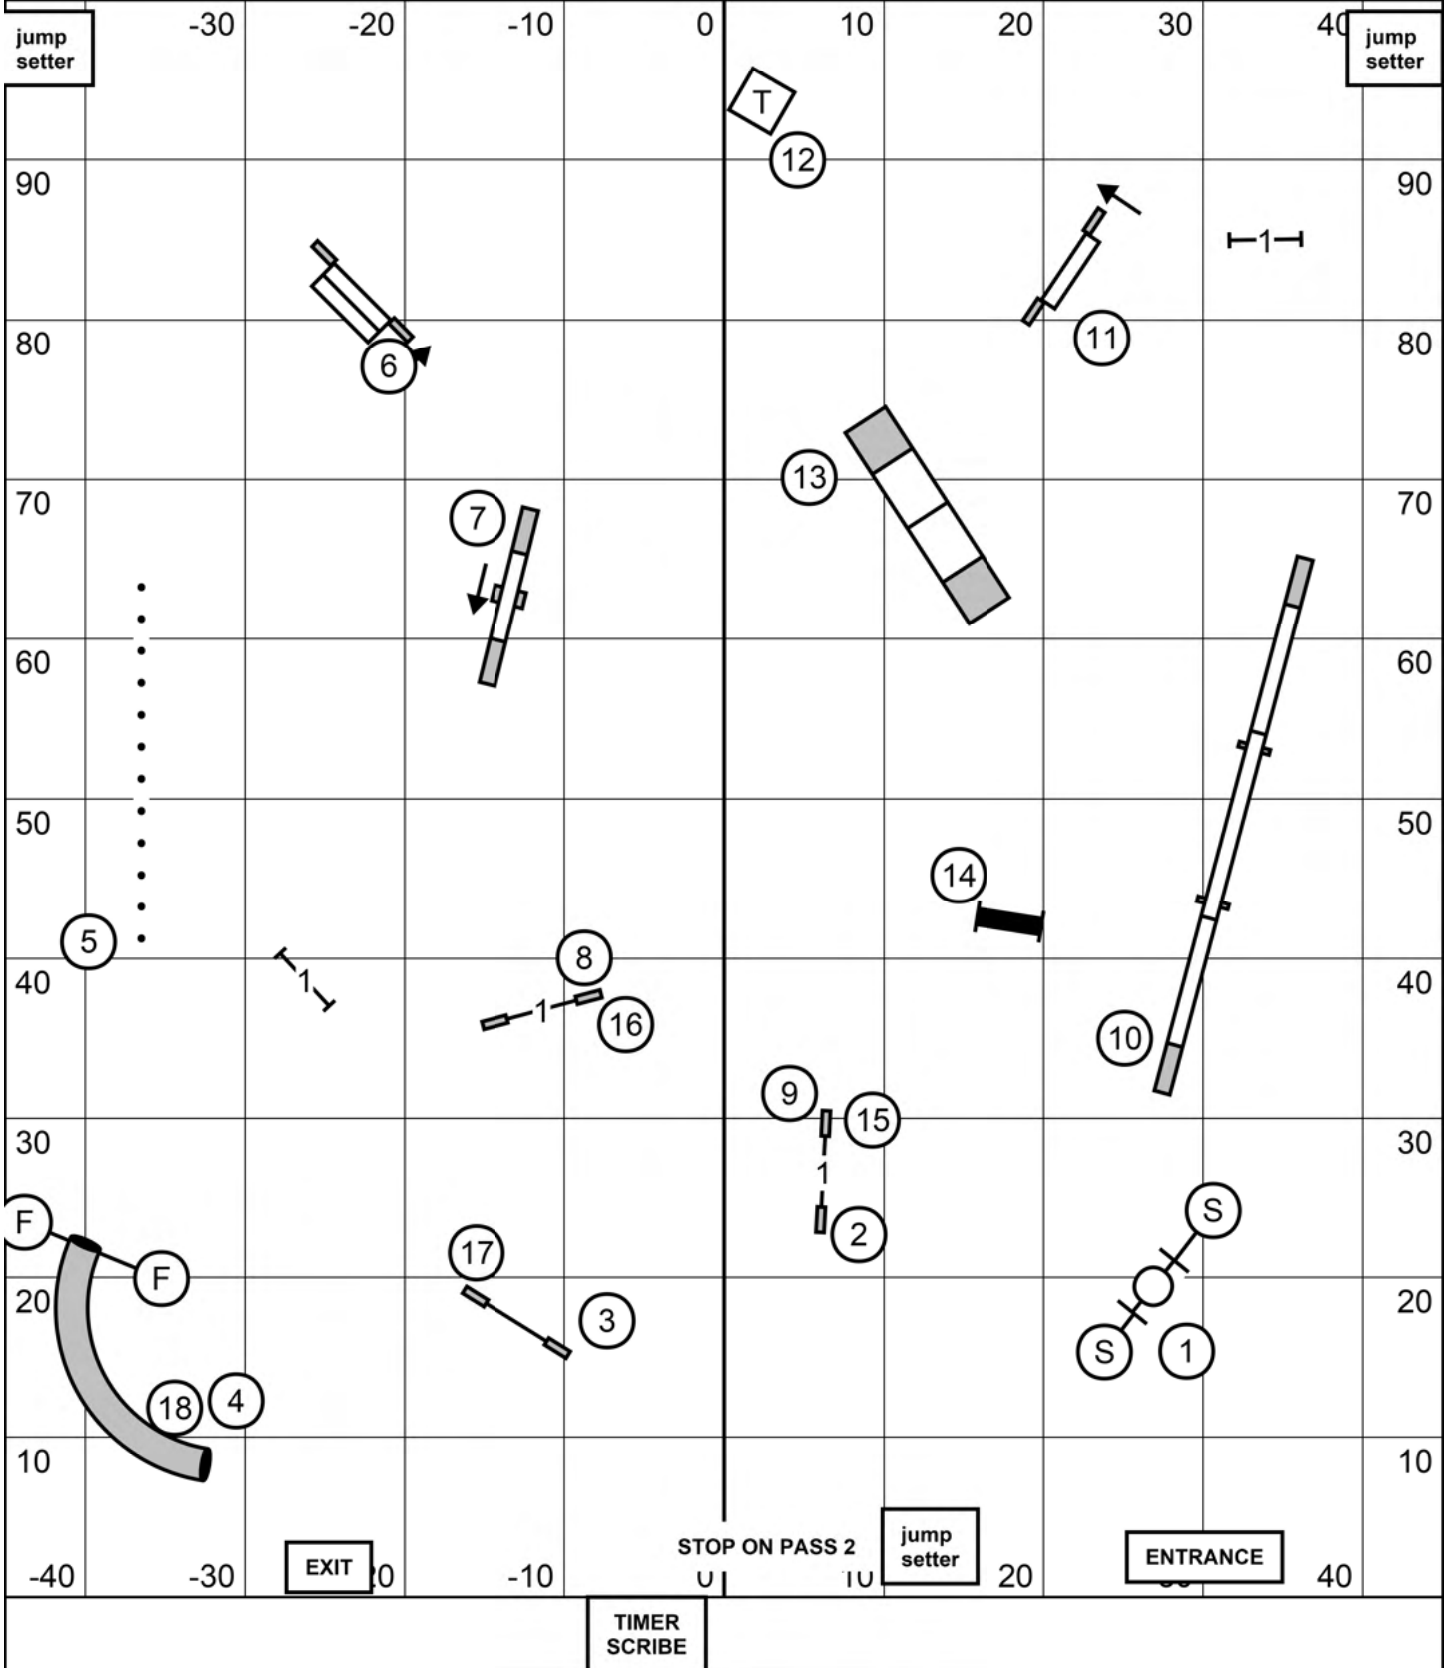

MASTER/EXCELLENT STANDARD

Burlington Obedience Training Club, Shelburne VT

Sunday April 24, 2022 Judge: Mark Upshaw
90' x 100' Indoors/Soccer Turf