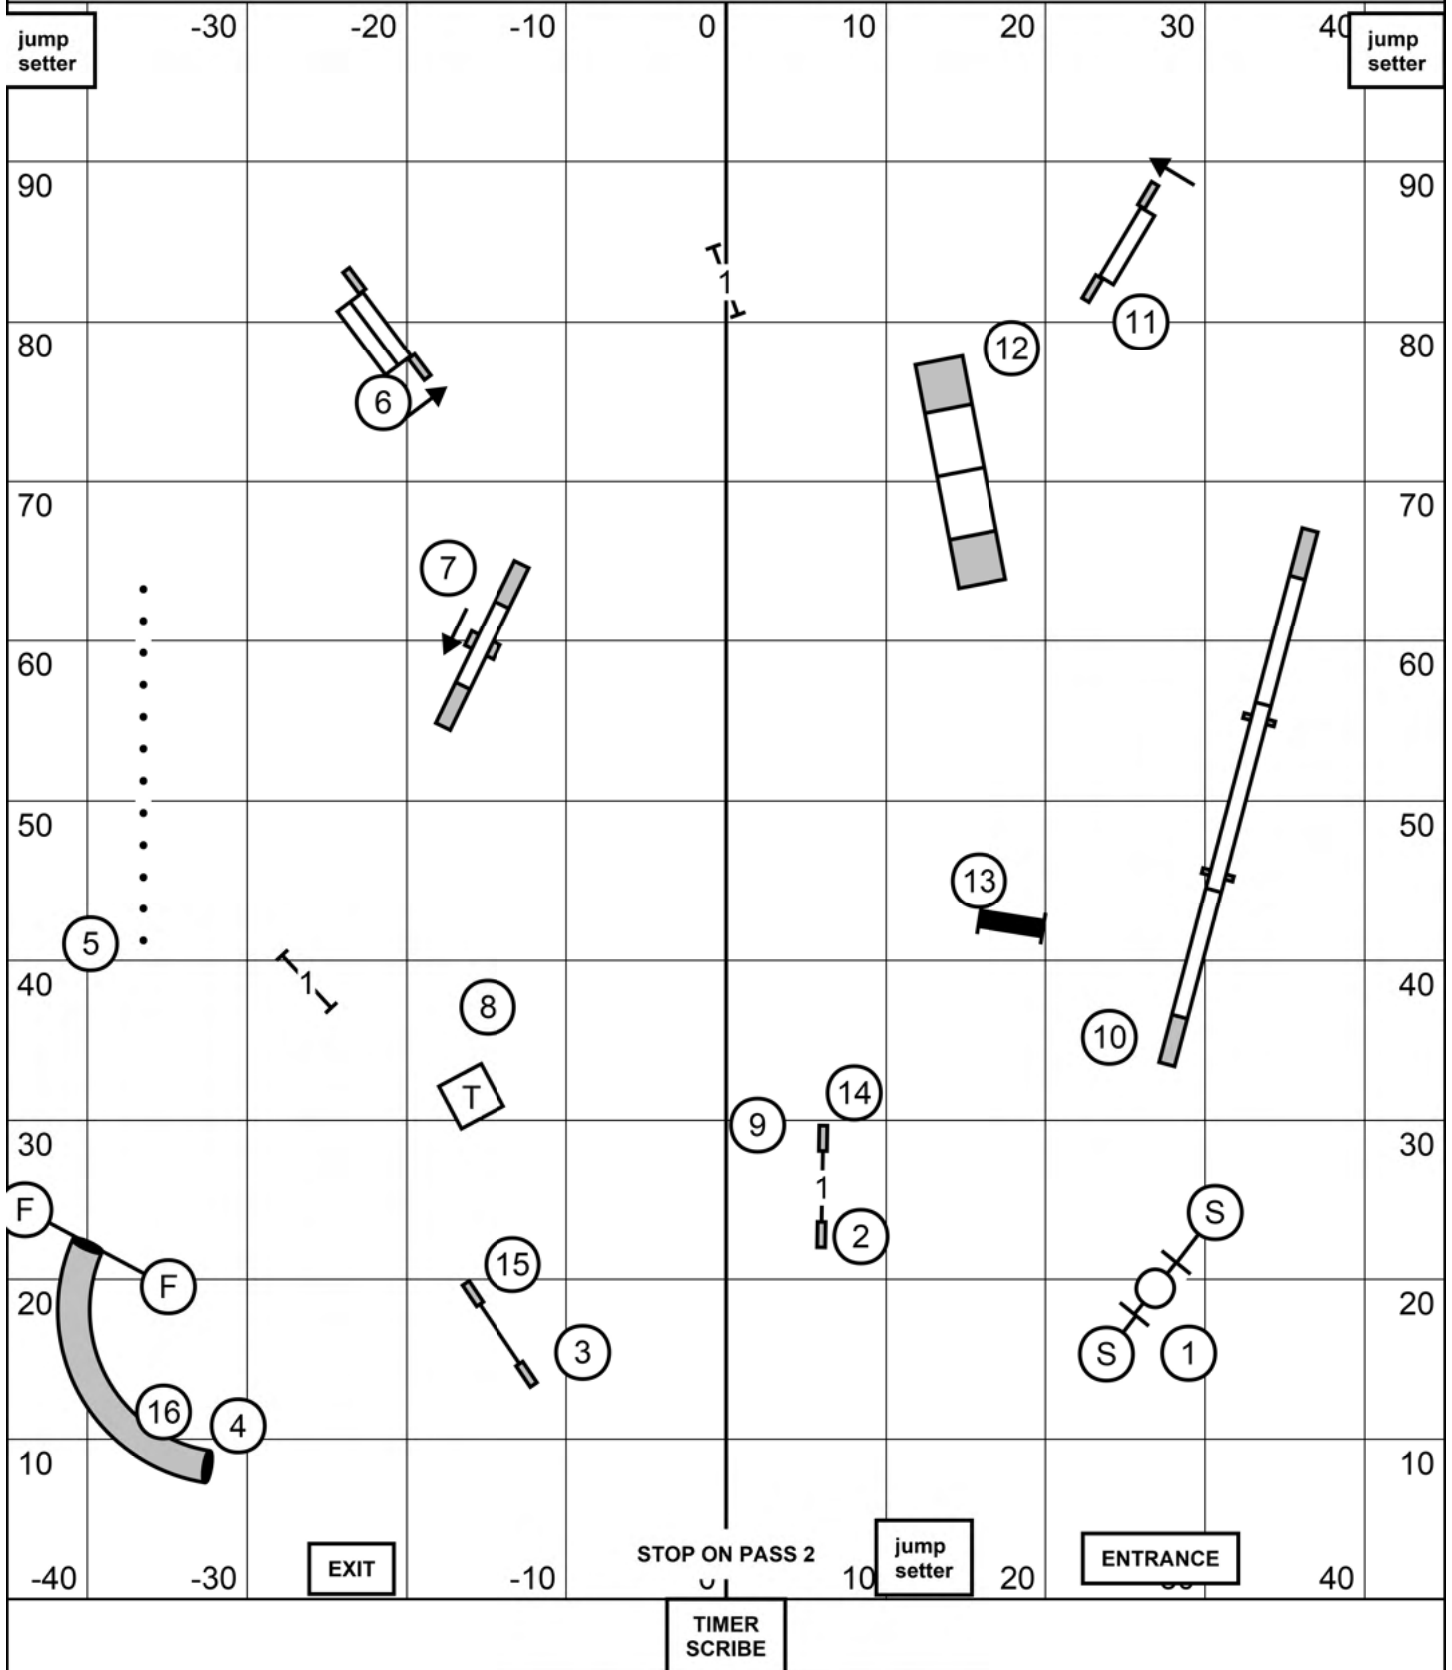

MASTER/EXCELLENT STANDARD

Burlington Obedience Training Club, Shelburne VT

Sunday April 24, 2022 Judge: Mark Upshaw
90' x 100' Indoors/Soccer Turf

OPEN STANDARD

Burlington Obedience Training Club, Shelburne VT

Sunday April 24, 2022 Judge: Mark Upshaw

90' x 100' Indoors/Soccer Turf

NOVICE STANDARD

Burlington Obedience Training Club, Shelburne VT

Sunday April 24, 2022 Judge: Mark Upshaw

90' x 100' Indoors/Soccer Turf