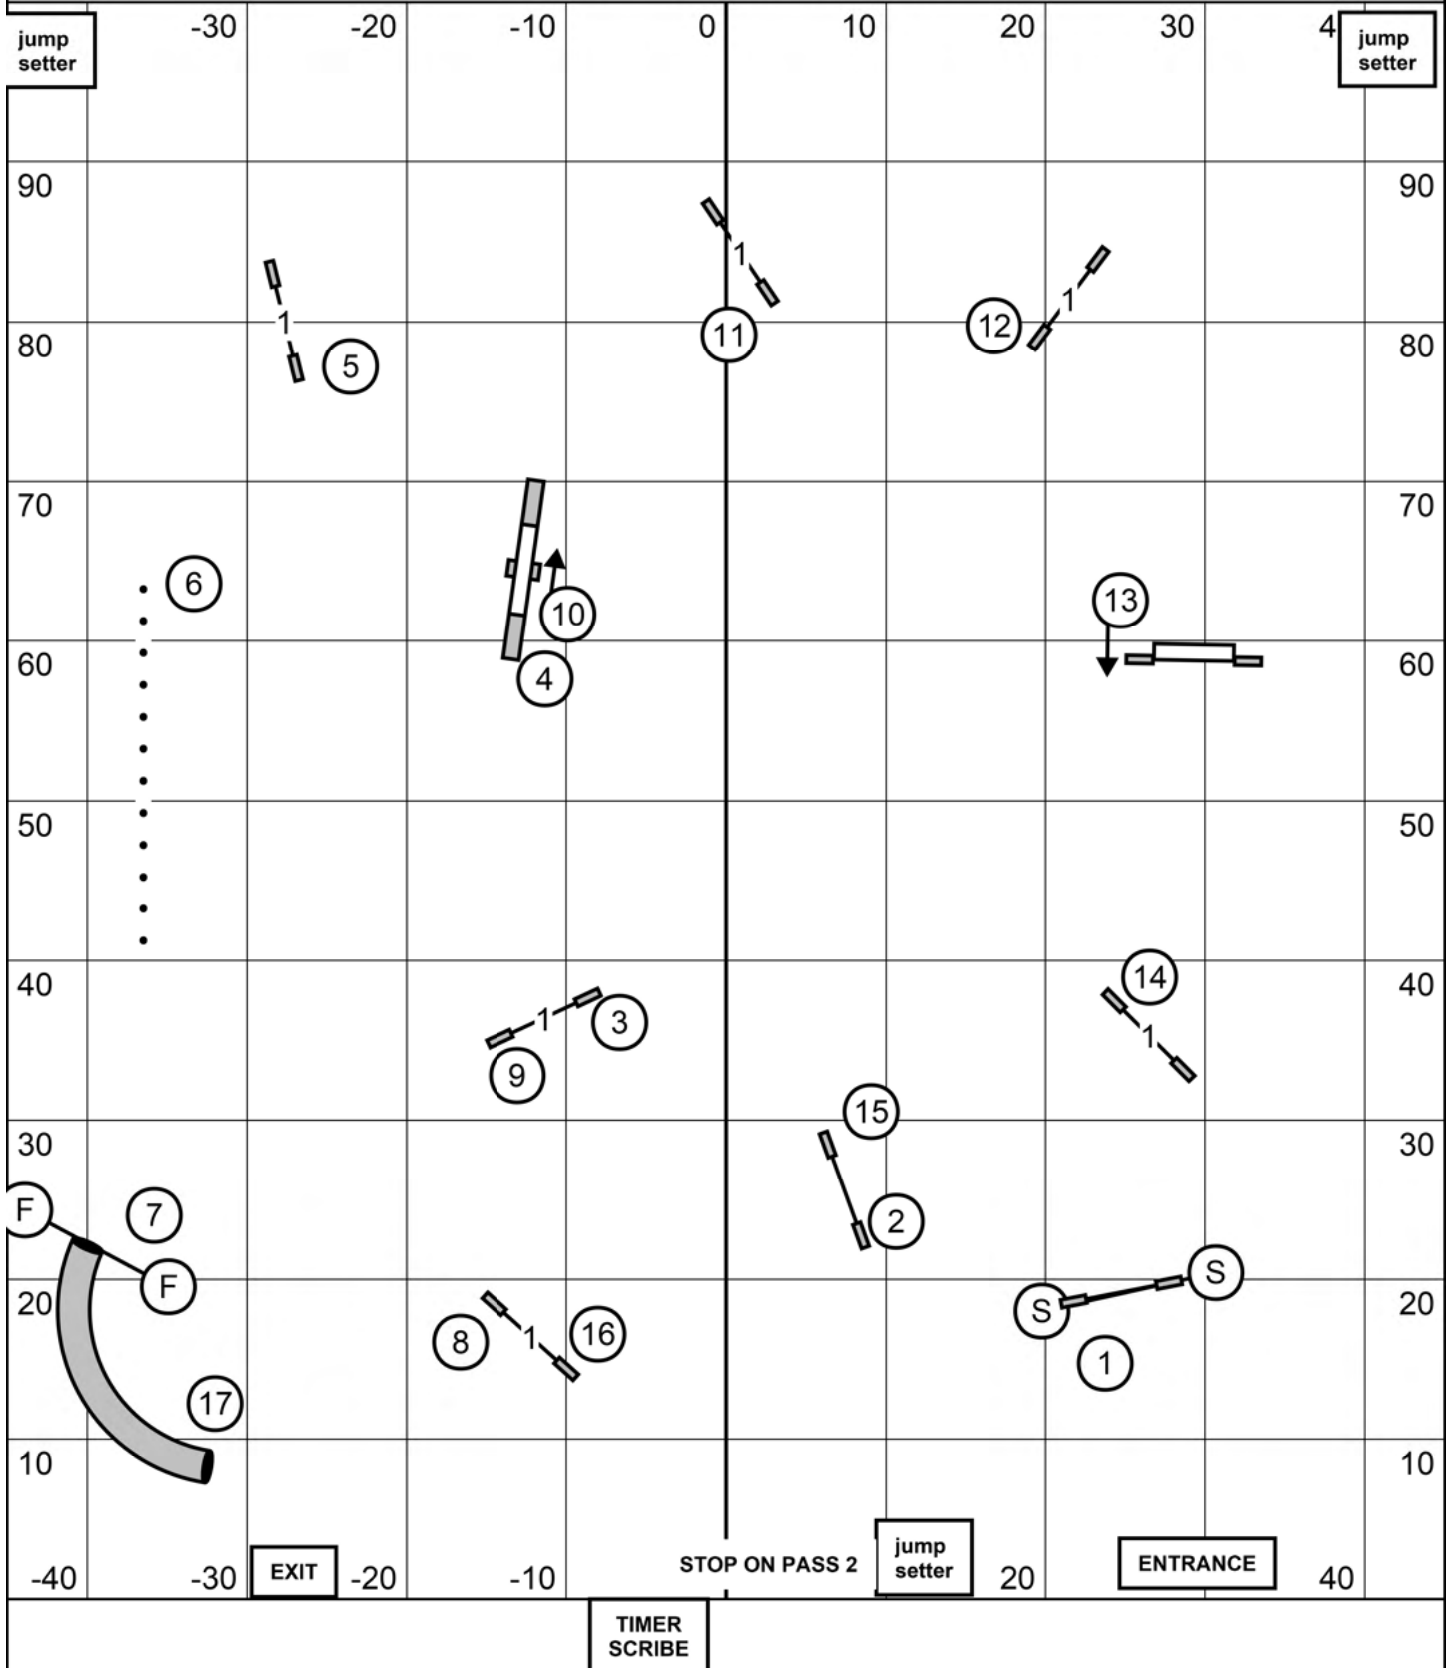

TIME TO BEAT

Burlington Obedience Training Club, Shelburne VT

Sunday April 24, 2022 Judge: Mark Upshaw

90' x 100' Indoors/Soccer Turf