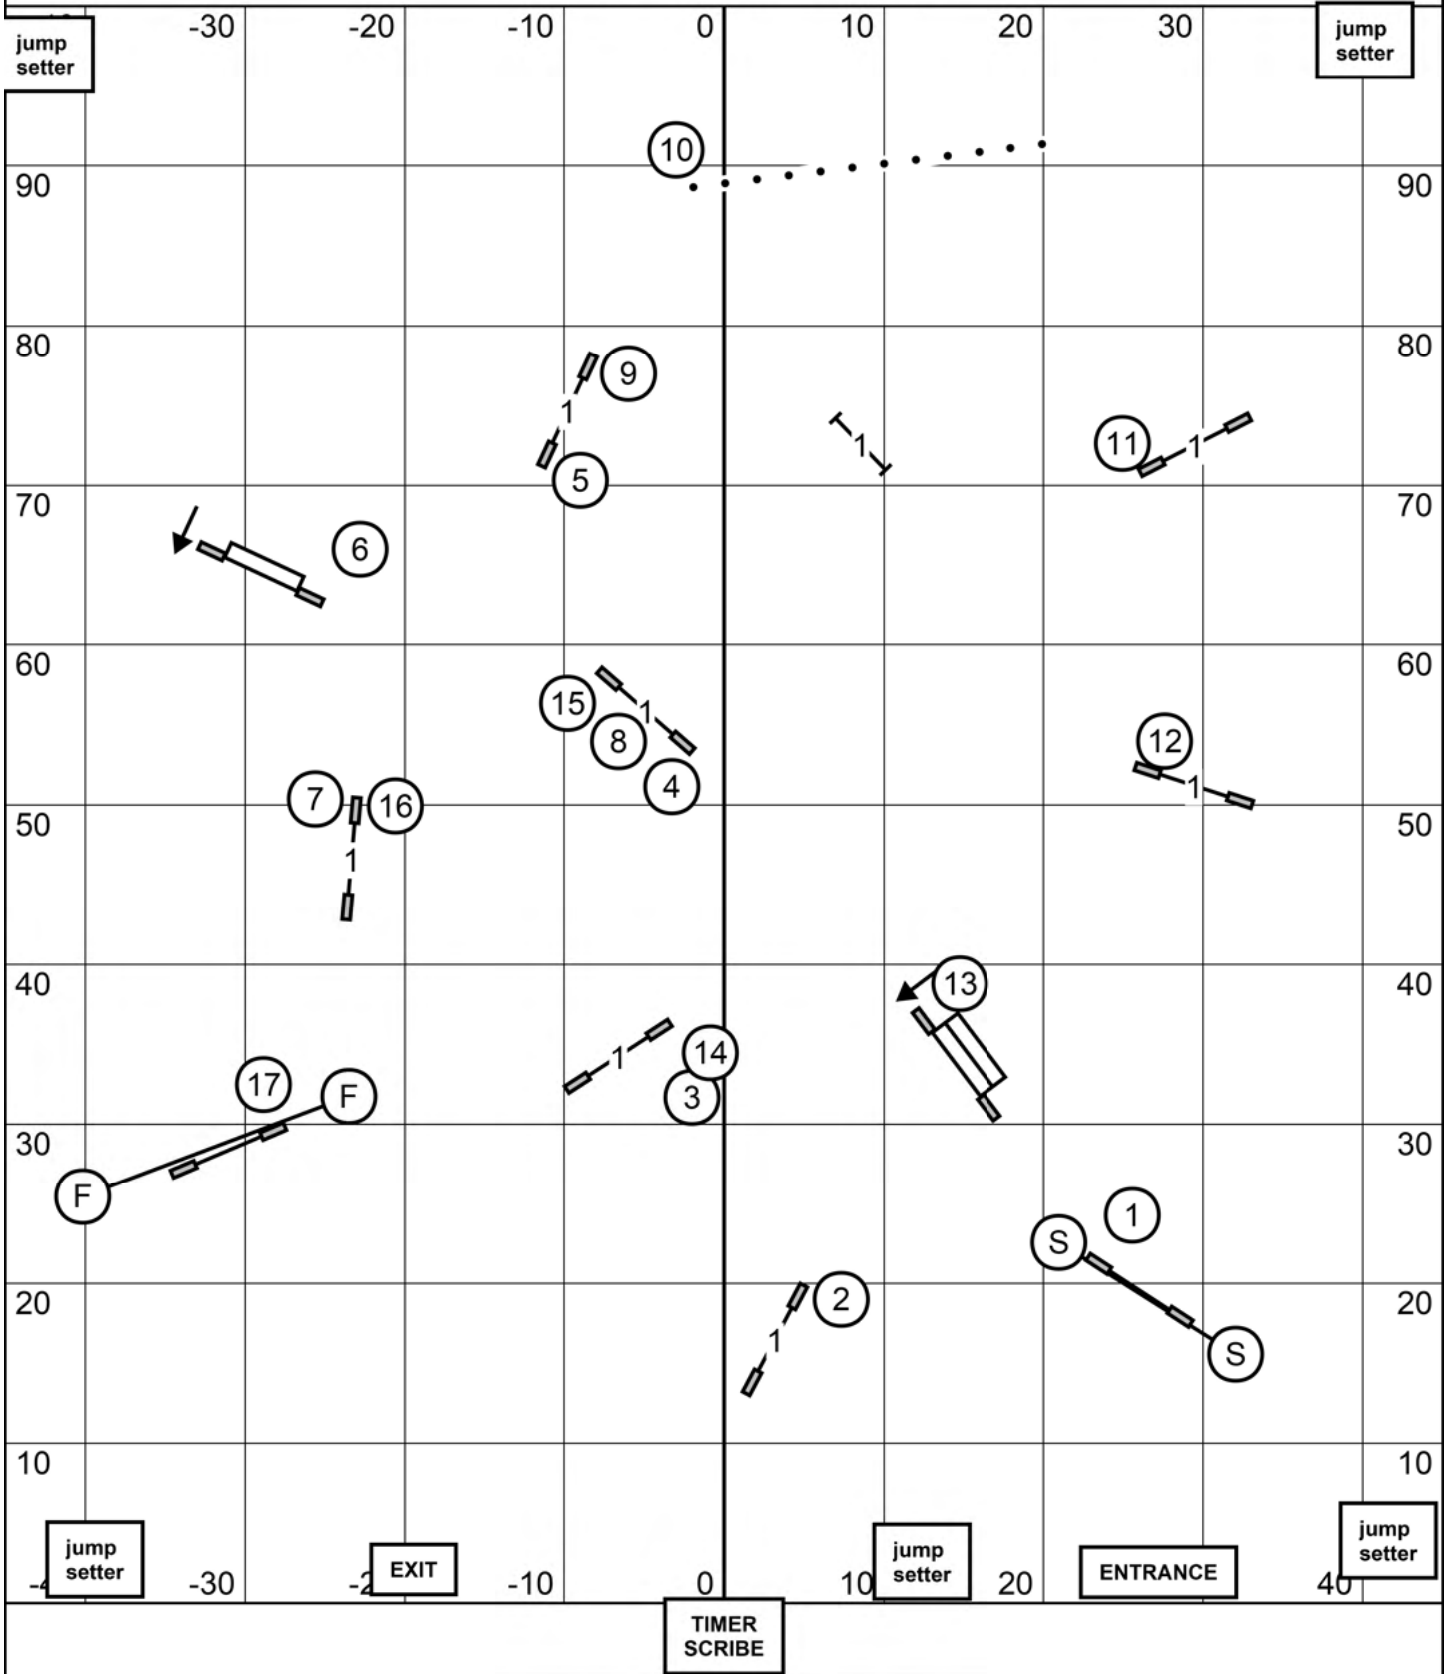

MASTER/EXCELLENT JUMPERS WITH WEAVES

Burlington Obedience Training Club, Shelburne VT

Saturday April 23, 2022 Judge: Mark Upshaw

90' x 100' Indoors/Soccer Turf

OPEN JUMPERS WITH WEAVES

Burlington Obedience Training Club, Shelburne VT
 Saturday April 23, 2022 Judge: Mark Upshaw
 90' x 100' Indoors/Soccer Turf