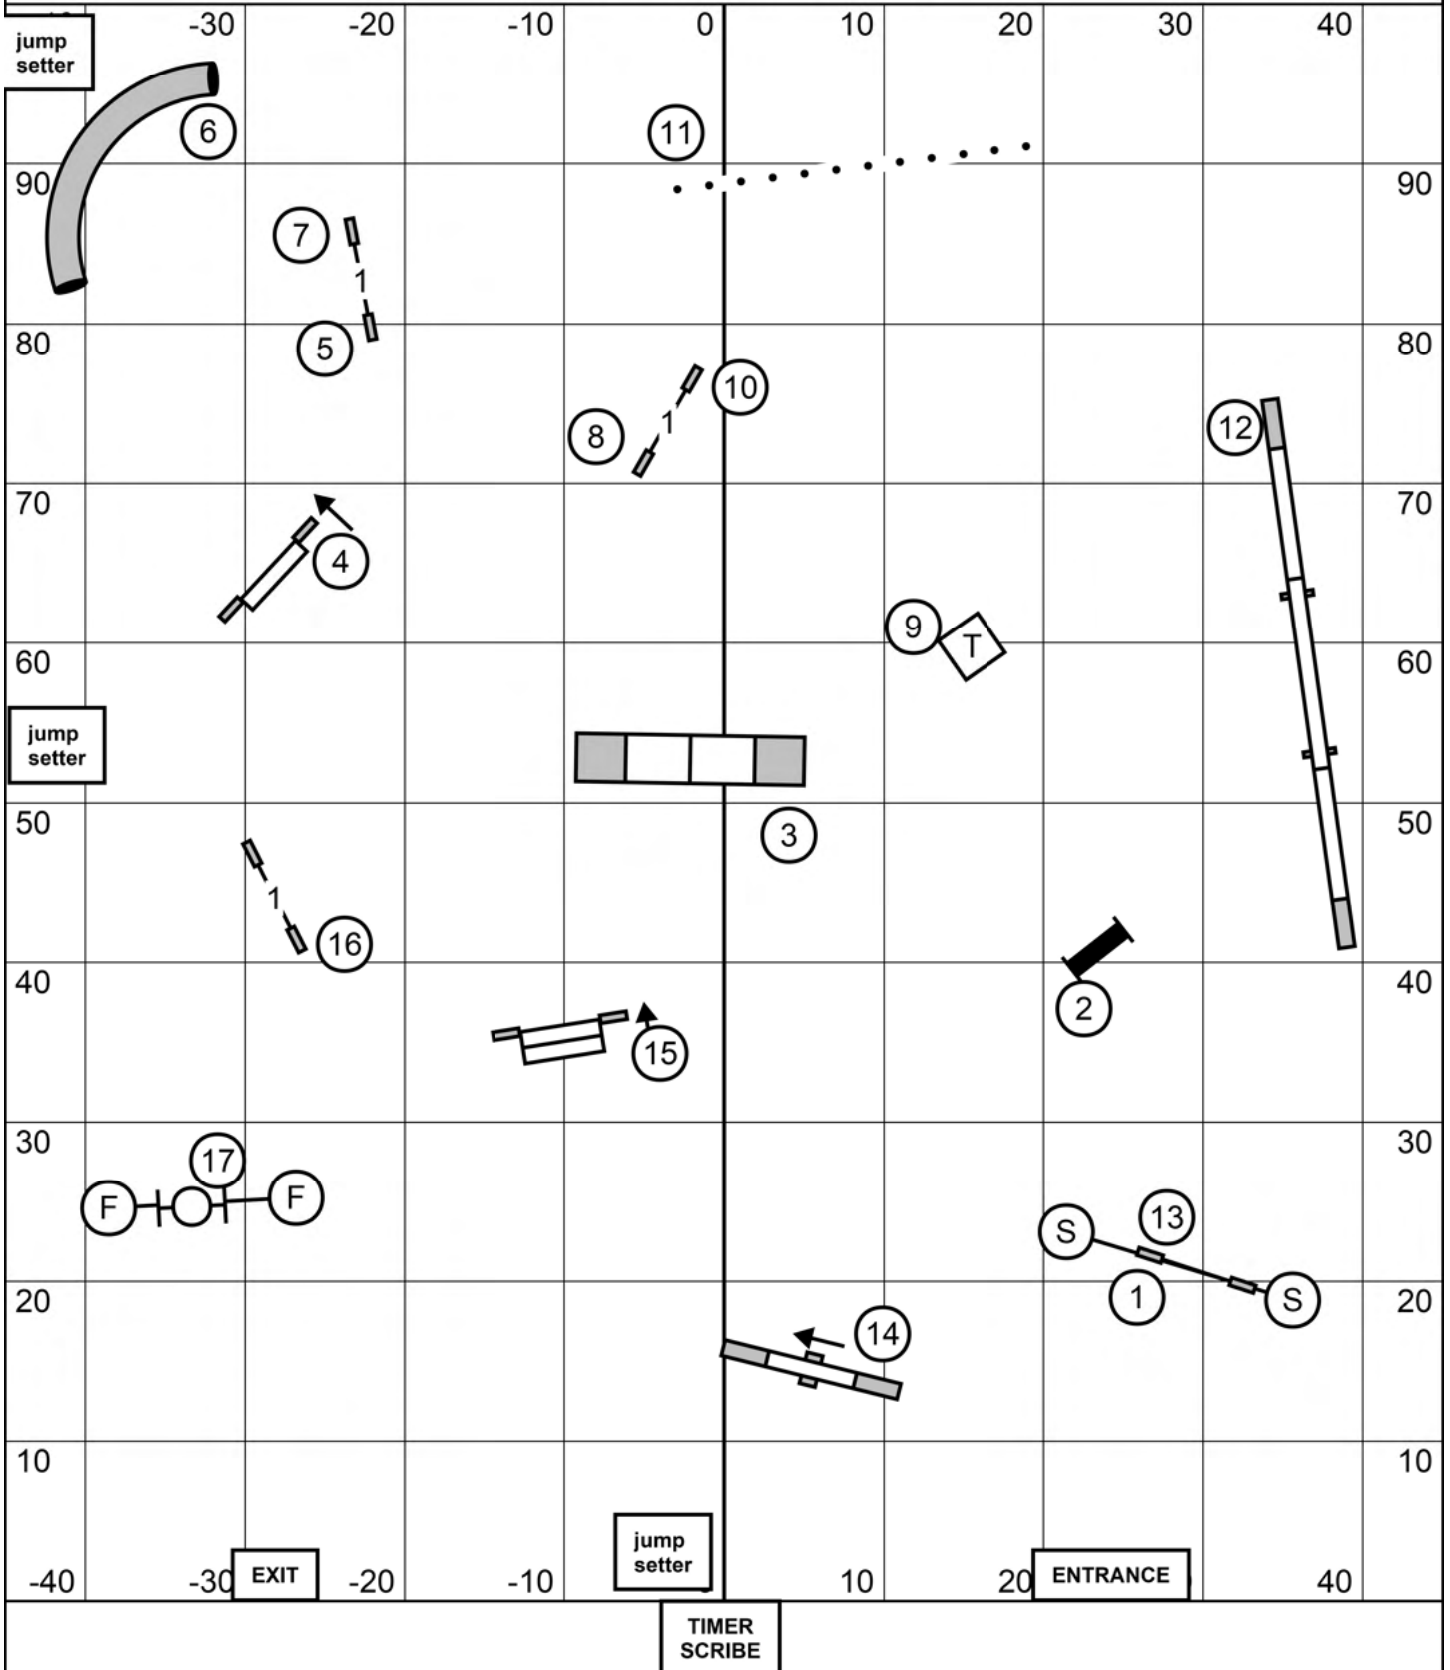

MASTER/EXCELLENT STANDARD

Burlington Obedience Training Club, Shelburne VT

Saturday April 23, 2022 Judge: Mark Upshaw
90' x 100' Indoors/Soccer Turf

OPEN STANDARD

Burlington Obedience Training Club, Shelburne VT

Saturday April 23, 2022 Judge: Mark Upshaw

90' x 100' Indoors/Soccer Turf

NOVICE STANDARD

Burlington Obedience Training Club, Shelburne VT

Saturday April 23, 2022 Judge: Mark Upshaw

90' x 100' Indoors/Soccer Turf