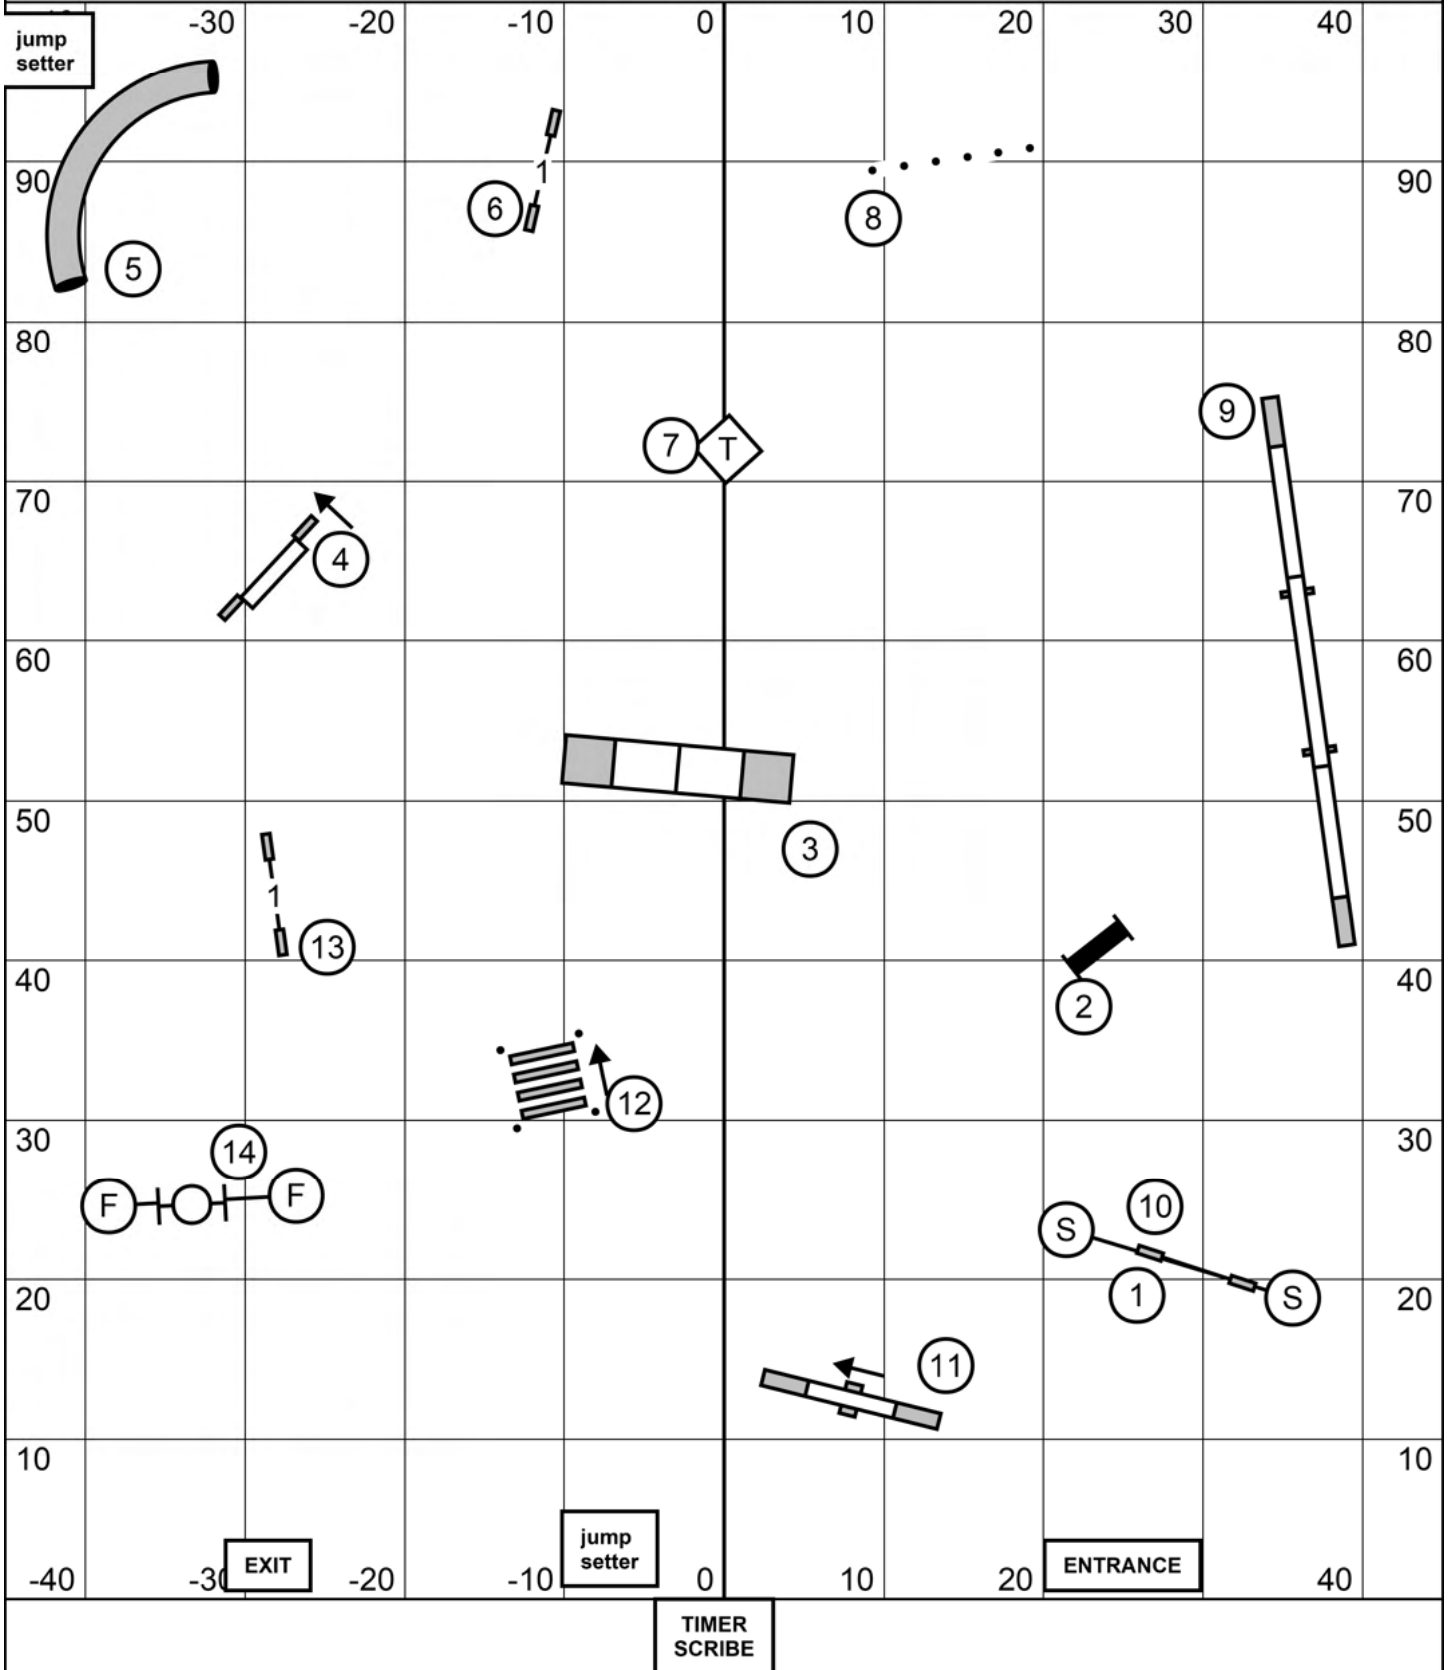

Saturday April 23, 2022 Judge: Mark Upshaw

90' x 100' Indoors/Soccer Turf

NOVICE STANDARD

Burlington Obedience Training Club, Shelburne VT

Saturday April 23, 2022 Judge: Mark Upshaw

90' x 100' Indoors/Soccer Turf