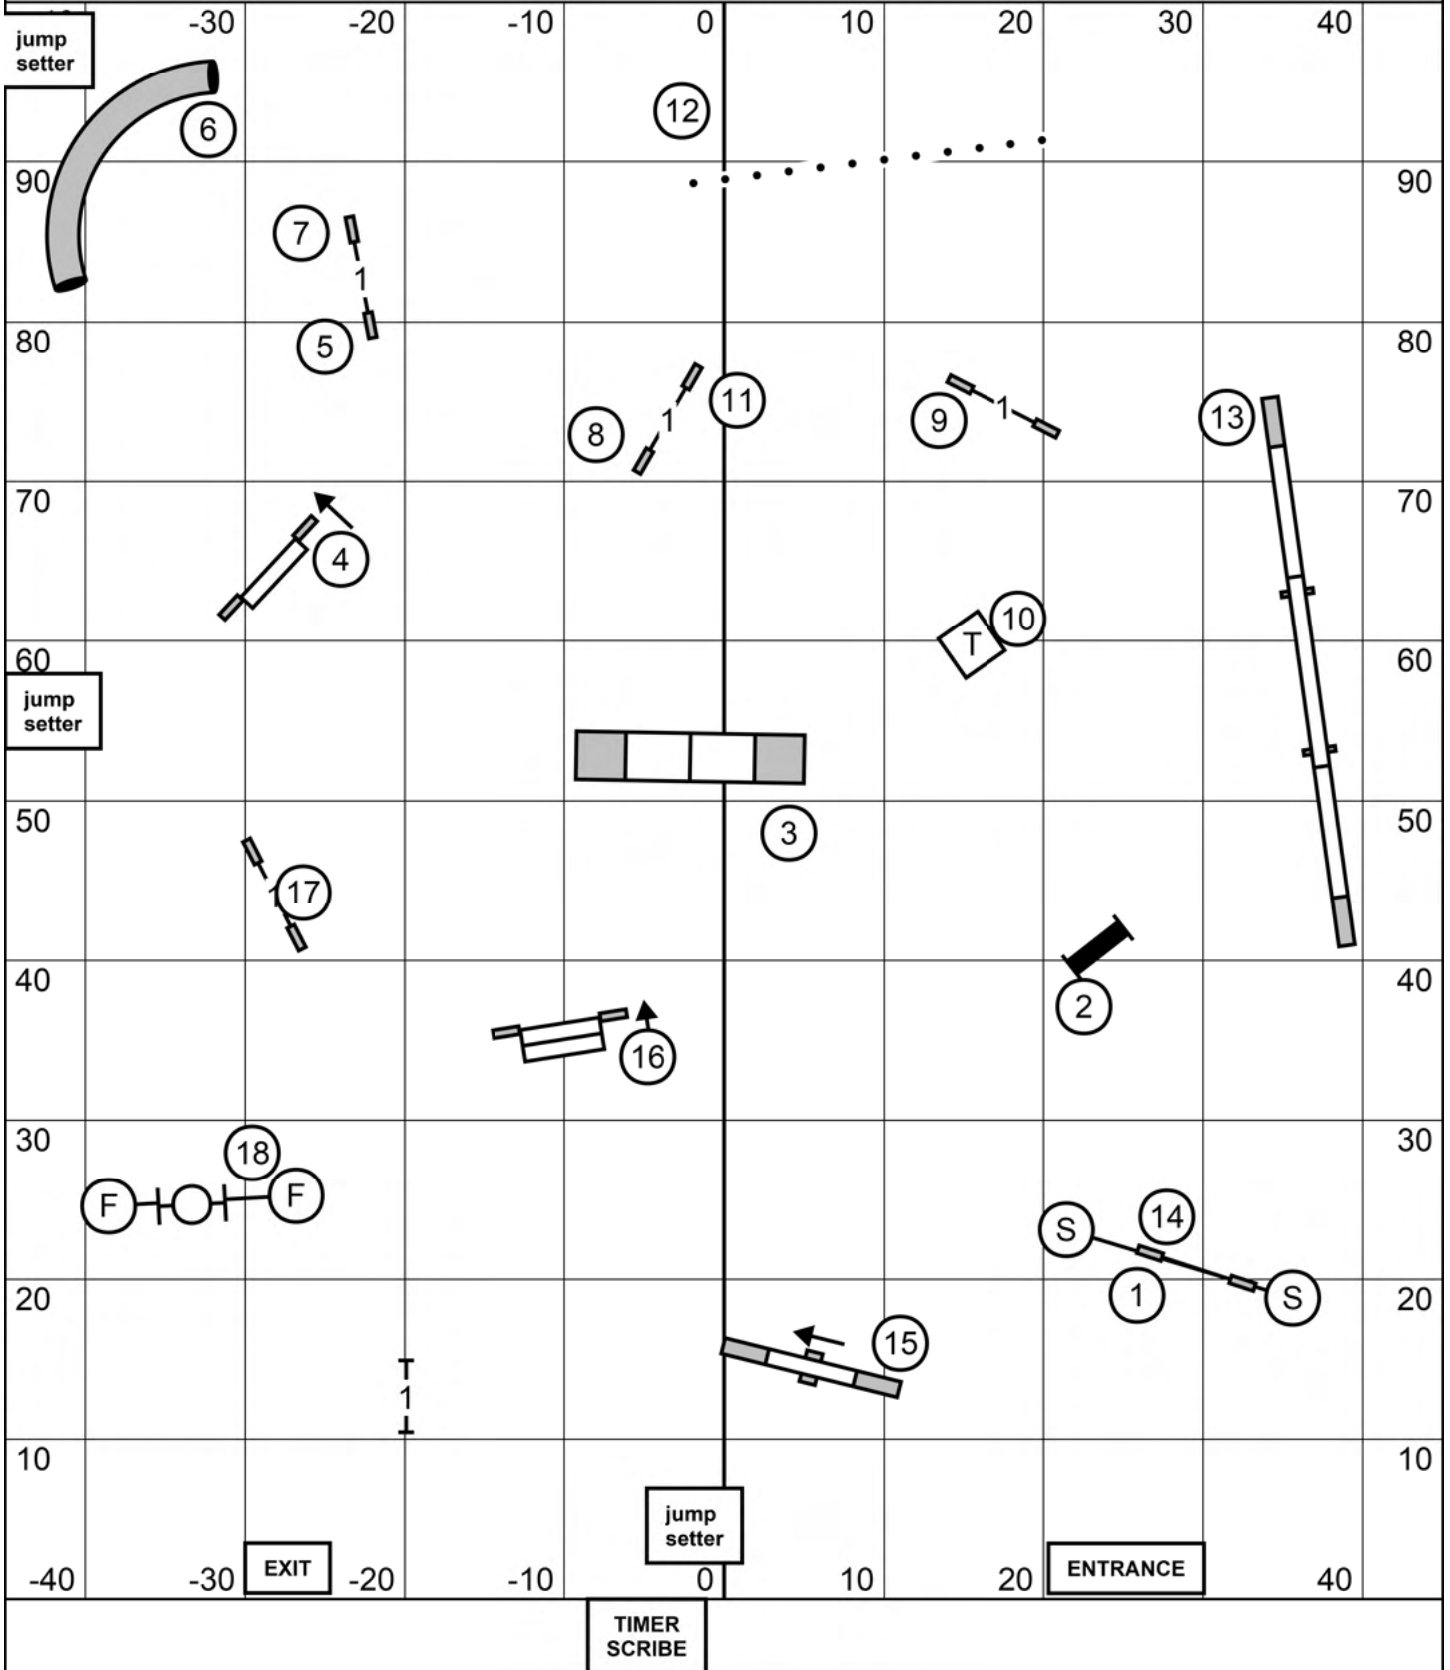

MASTER/EXCELLENT STANDARD

Burlington Obedience Training Club, Shelburne VT

Saturday April 23, 2022 Judge: Mark Upshaw
90' x 100' Indoors/Soccer Turf

OPEN STANDARD

Burlington Obedience Training Club, Shelburne VT

Saturday April 23, 2022 Judge: Mark Upshaw

90' x 100' Indoors/Soccer Turf

NOVICE STANDARD

Burlington Obedience Training Club, Shelburne VT

Saturday April 23, 2022 Judge: Mark Upshaw

90' x 100' Indoors/Soccer Turf