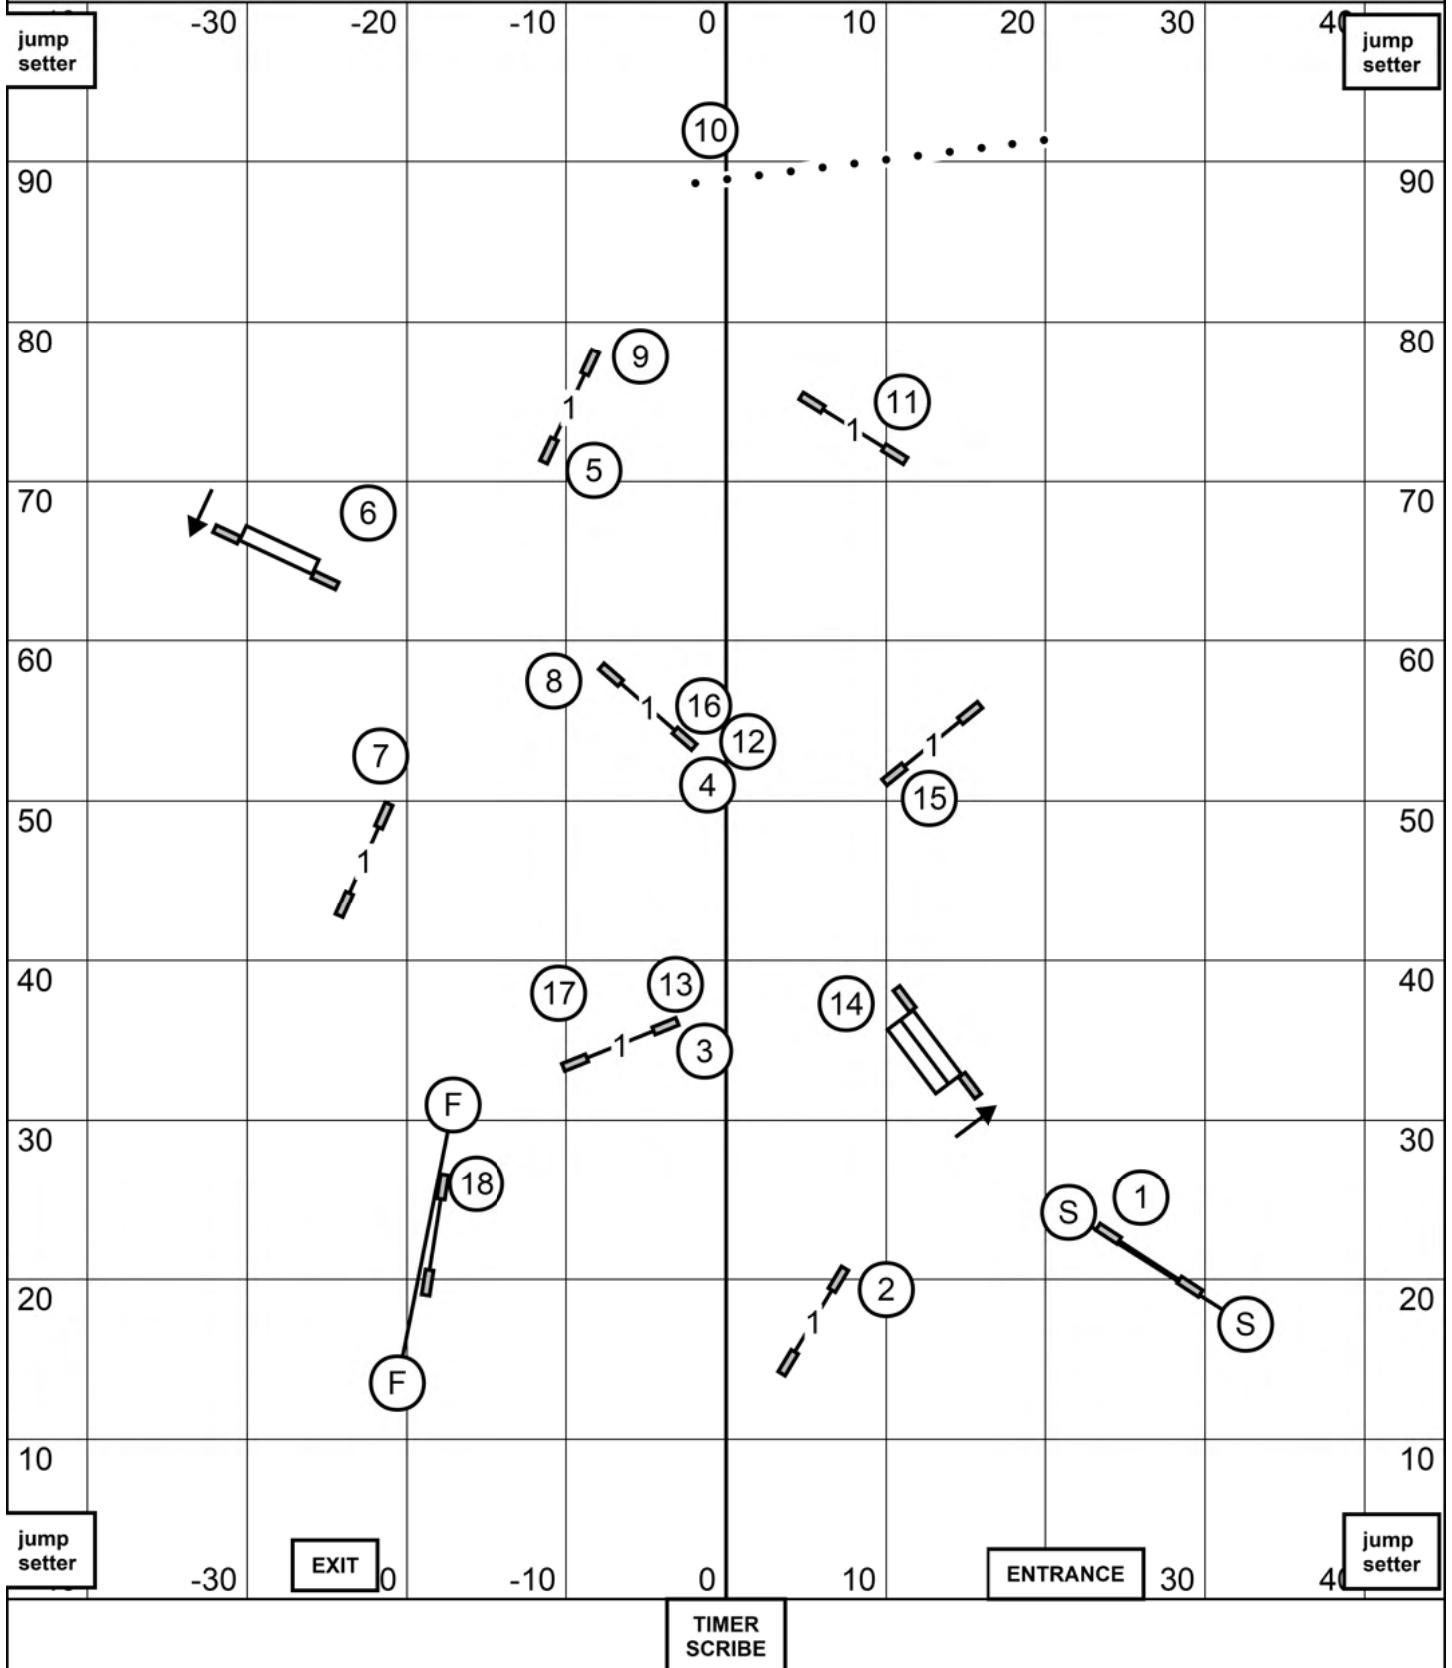

MASTER/EXCELLENT JUMPERS WITH WEAVES

Burlington Obedience Training Club, Shelburne VT

Saturday April 23, 2022 Judge: Mark Upshaw

90' x 100' Indoors/Soccer Turf